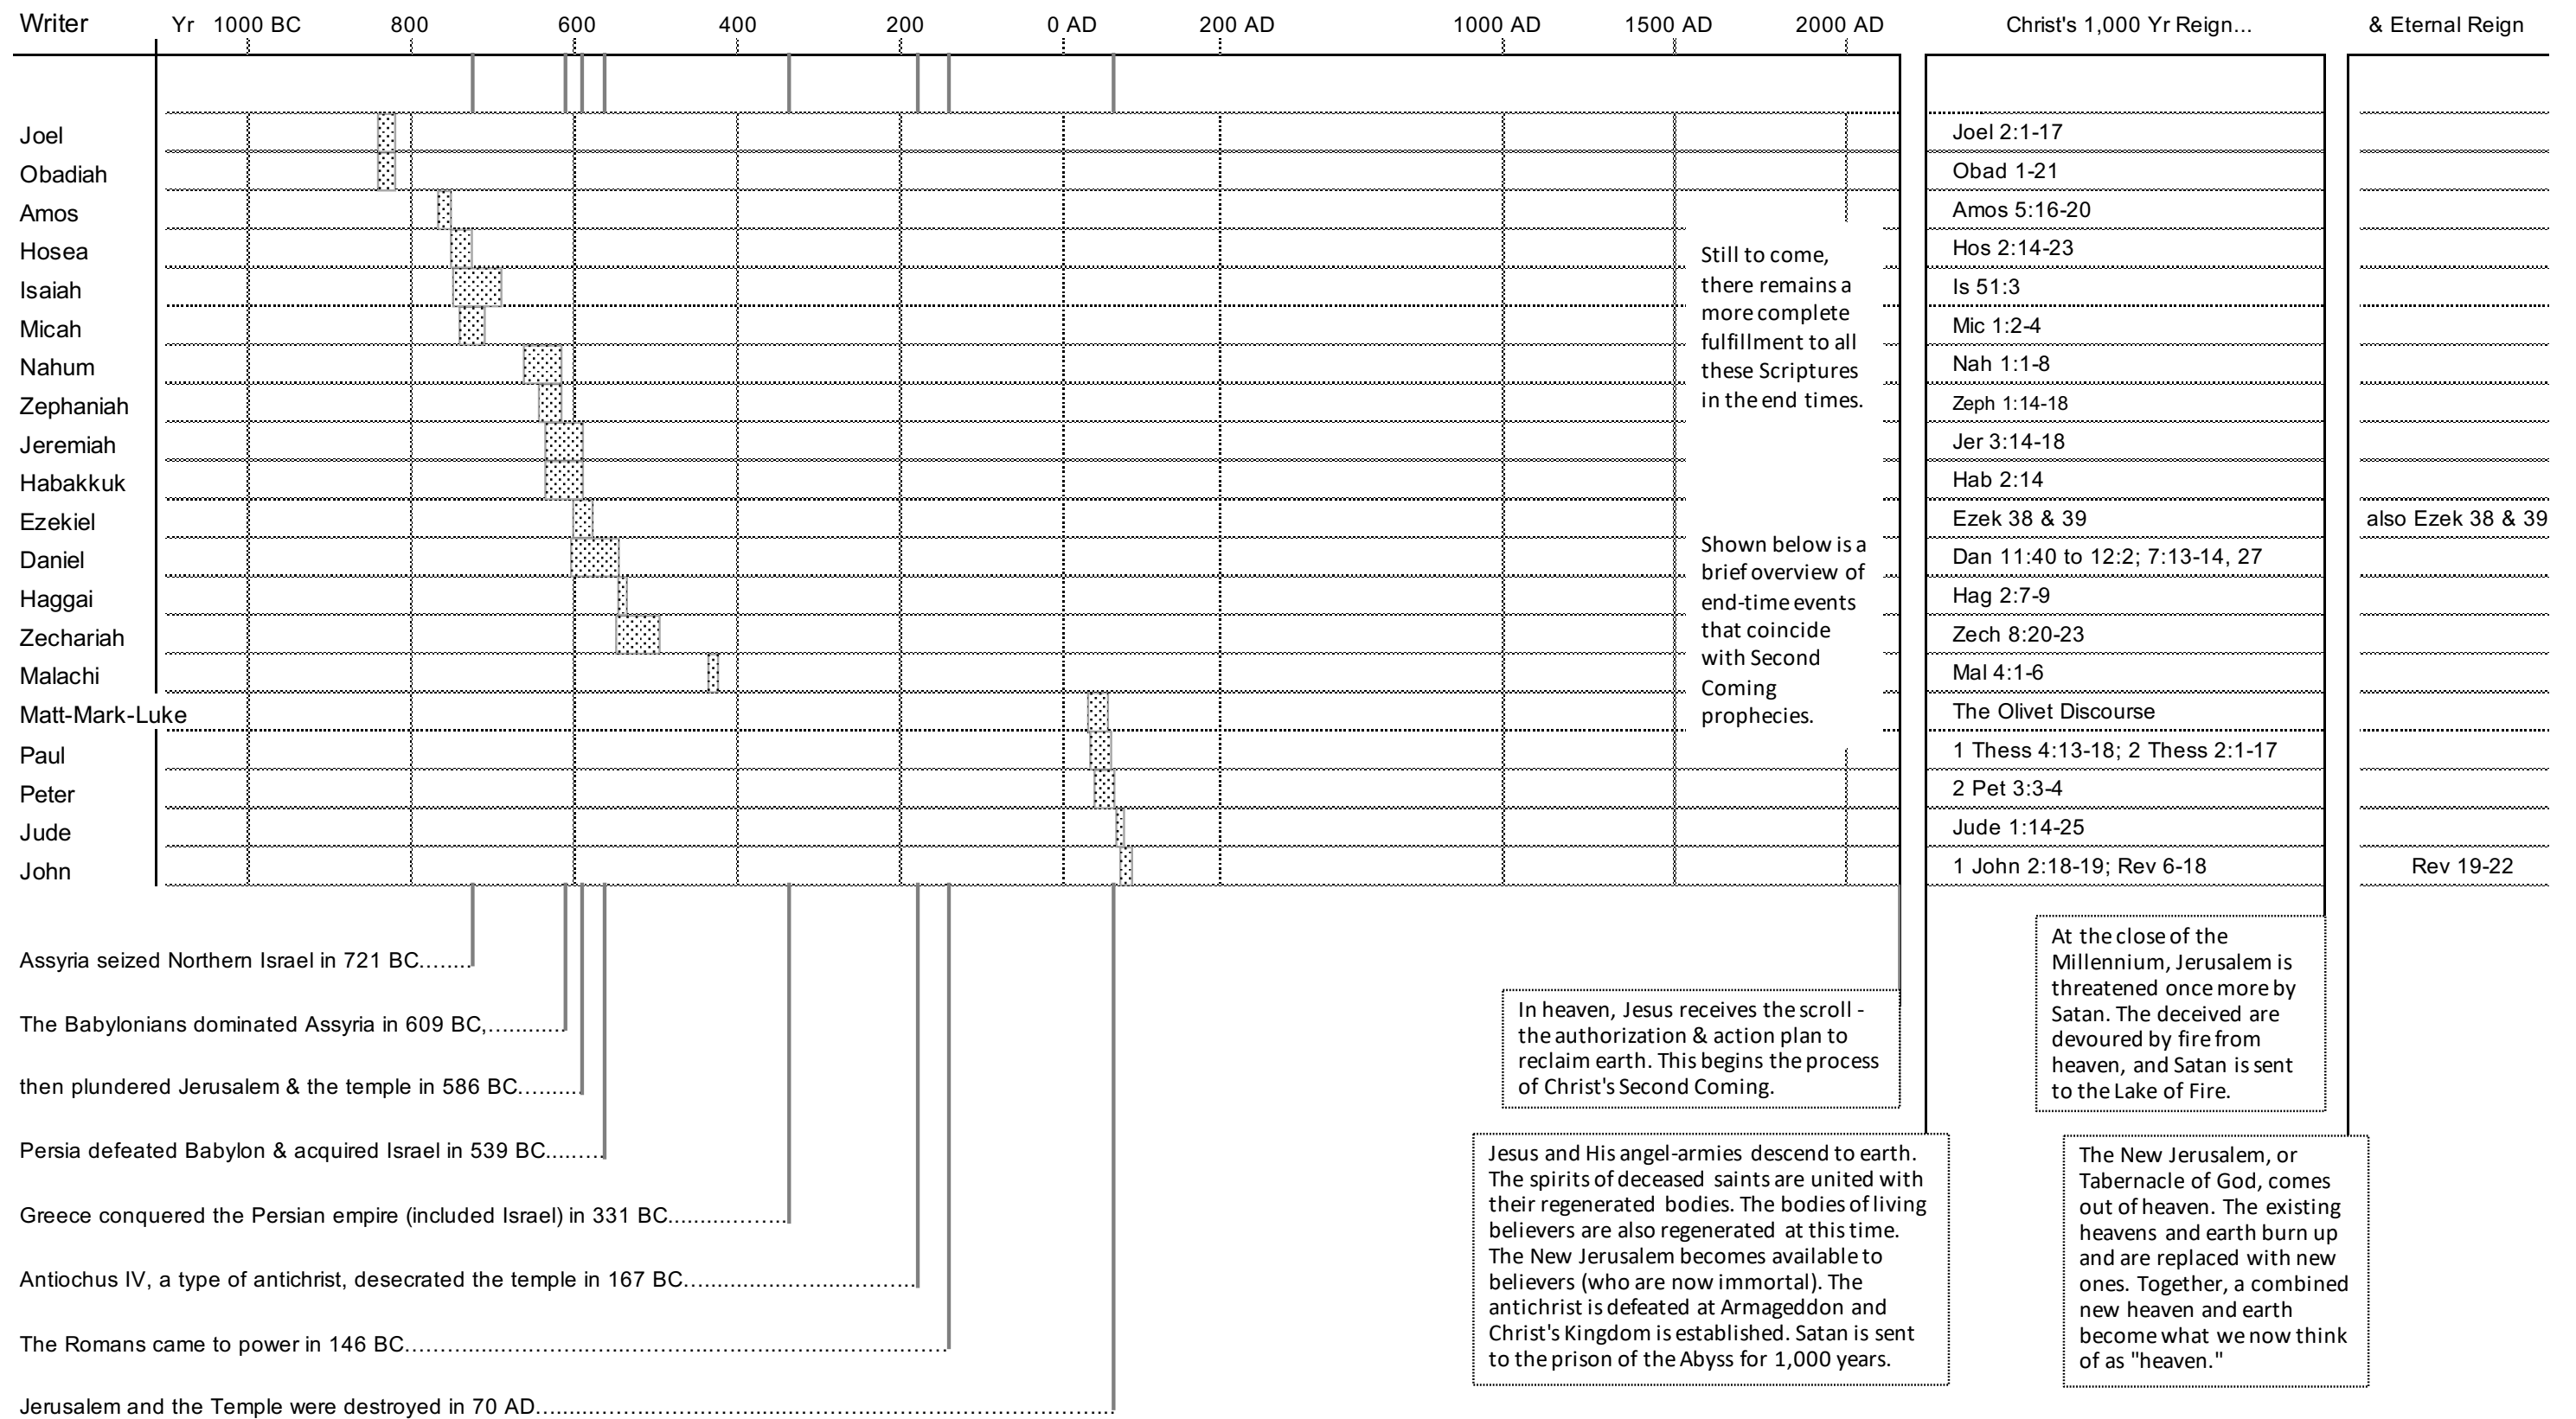

The principle of dual, or multiple fulfillment is commonplace in Scripture.

These prophetic scriptures will have their complete fulfillment in end-time events.

During the time of their ministry (shaded area), these writers of Scripture revealed God's heart as seen in scores of Bible prophecies relating to events shown. A number of these prophecies were only partially fulfilled, as we can find many examples in Scripture that also point to their end-time fulfillments (see Scripture references to the right).